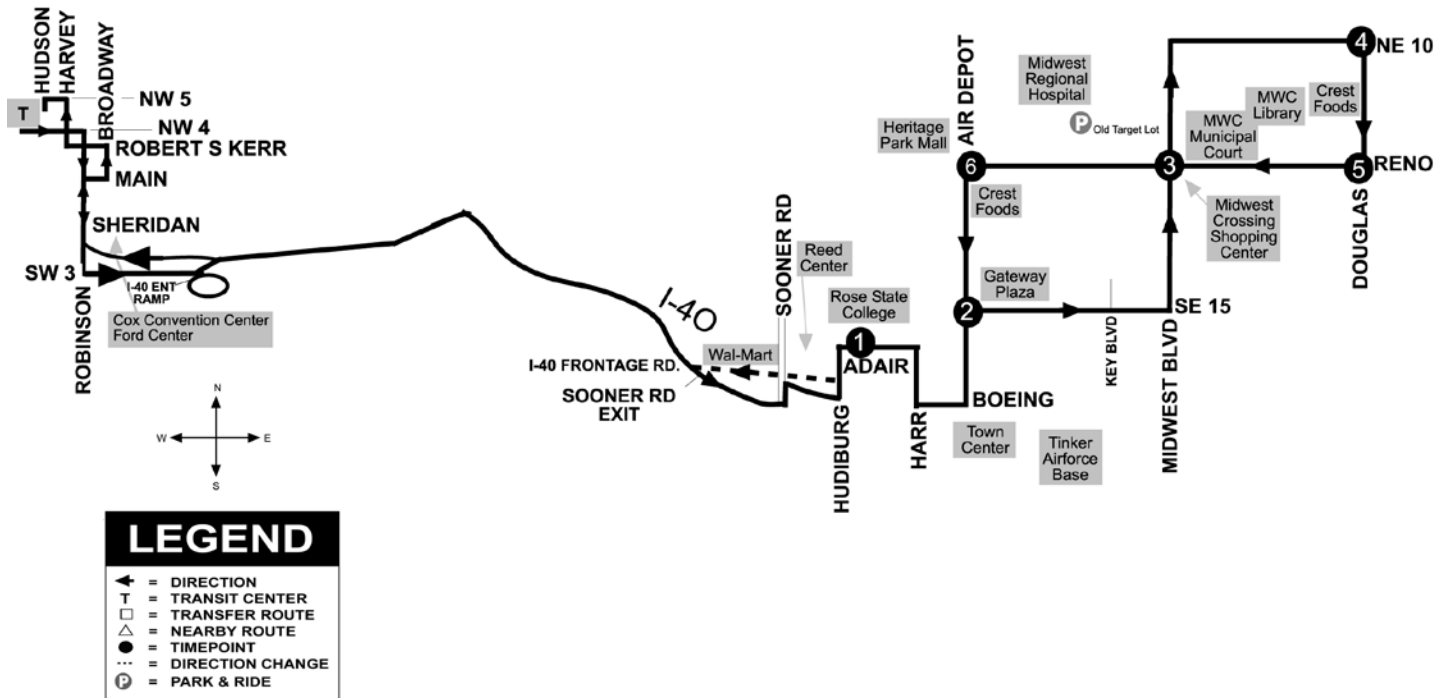

ROUTE 15: MIDWEST CITY

WEEKDAYS ONLY (No Weekend Service)

Buses do not make stops on Interstate Highway.

WEEKDAY SCHEDULE	RENO & DOUGLAS	RENO & MIDWEST BLVD.	RENO & AIR DEPOT	ROSE STATE COLLEGE	TRANSIT CENTER	ROSE STATE COLLEGE	SE 15 TH & AIR DEPOT	NE 10 TH & DOUGLAS	RENO & DOUGLAS
	5	3	6	1	T	1	2	4	5
	INBOUND					OUTBOUND			
					5:27 am	5:42 am	5:47 am	5:52 am	5:55 am
5:55 am	5:58 am	6:01 am	6:08 am	6:25 am	6:46 am	6:51 am	7:02 am	7:05 am	
7:05 am	7:08 am	7:11 am	7:18 am	7:35 am	8:01 am	8:06 am	8:17 am	8:20 am	
8:20 am	8:23 am	8:26 am	8:34 am	8:55 am	9:21 am	9:26 am	9:37 am	9:40 am	
9:40 am	9:43 am	9:46 am	9:54 am	10:15 am	10:41 am	10:46 am	10:57 am	11:00 am	
11:00 am	11:03 am	11:06 am	11:14 am	11:35 am	12:01 pm	12:06 pm	12:17 pm	12:20 pm	
12:20 pm	12:23 pm	12:26 pm	12:34 pm	12:55 pm	1:21 pm	1:26 pm	1:37 pm	1:40 pm	
1:40 pm	1:43 pm	1:46 pm	1:54 pm	2:15 pm	2:41 pm	2:46 pm	2:57 pm	3:00 pm	
3:00 pm	3:03 pm	3:06 pm	3:14 pm	3:35 pm	4:01 pm	4:06 pm	4:17 pm	4:20 pm	
4:20 pm	4:23 pm	4:26 pm	4:34 pm	4:55 pm	5:21 pm	5:26 pm	5:37 pm	5:40 pm	
				5:50 pm	6:11 pm	6:16 pm	6:27 pm	6:30 pm	
5:40 pm	5:43 pm	5:46 pm	5:54 pm	6:15 pm					
				6:35 pm	6:56 pm	7:01 pm	7:12 pm	7:15 pm	
6:30 pm	6:33 pm	6:36 pm	6:44 pm	7:05 pm					
7:15 pm	7:18 pm	7:21 pm	7:29 pm	7:50 pm					

There is one (1) Park & Ride Lot for this route. It is located at:

- Old Target Parking Lot