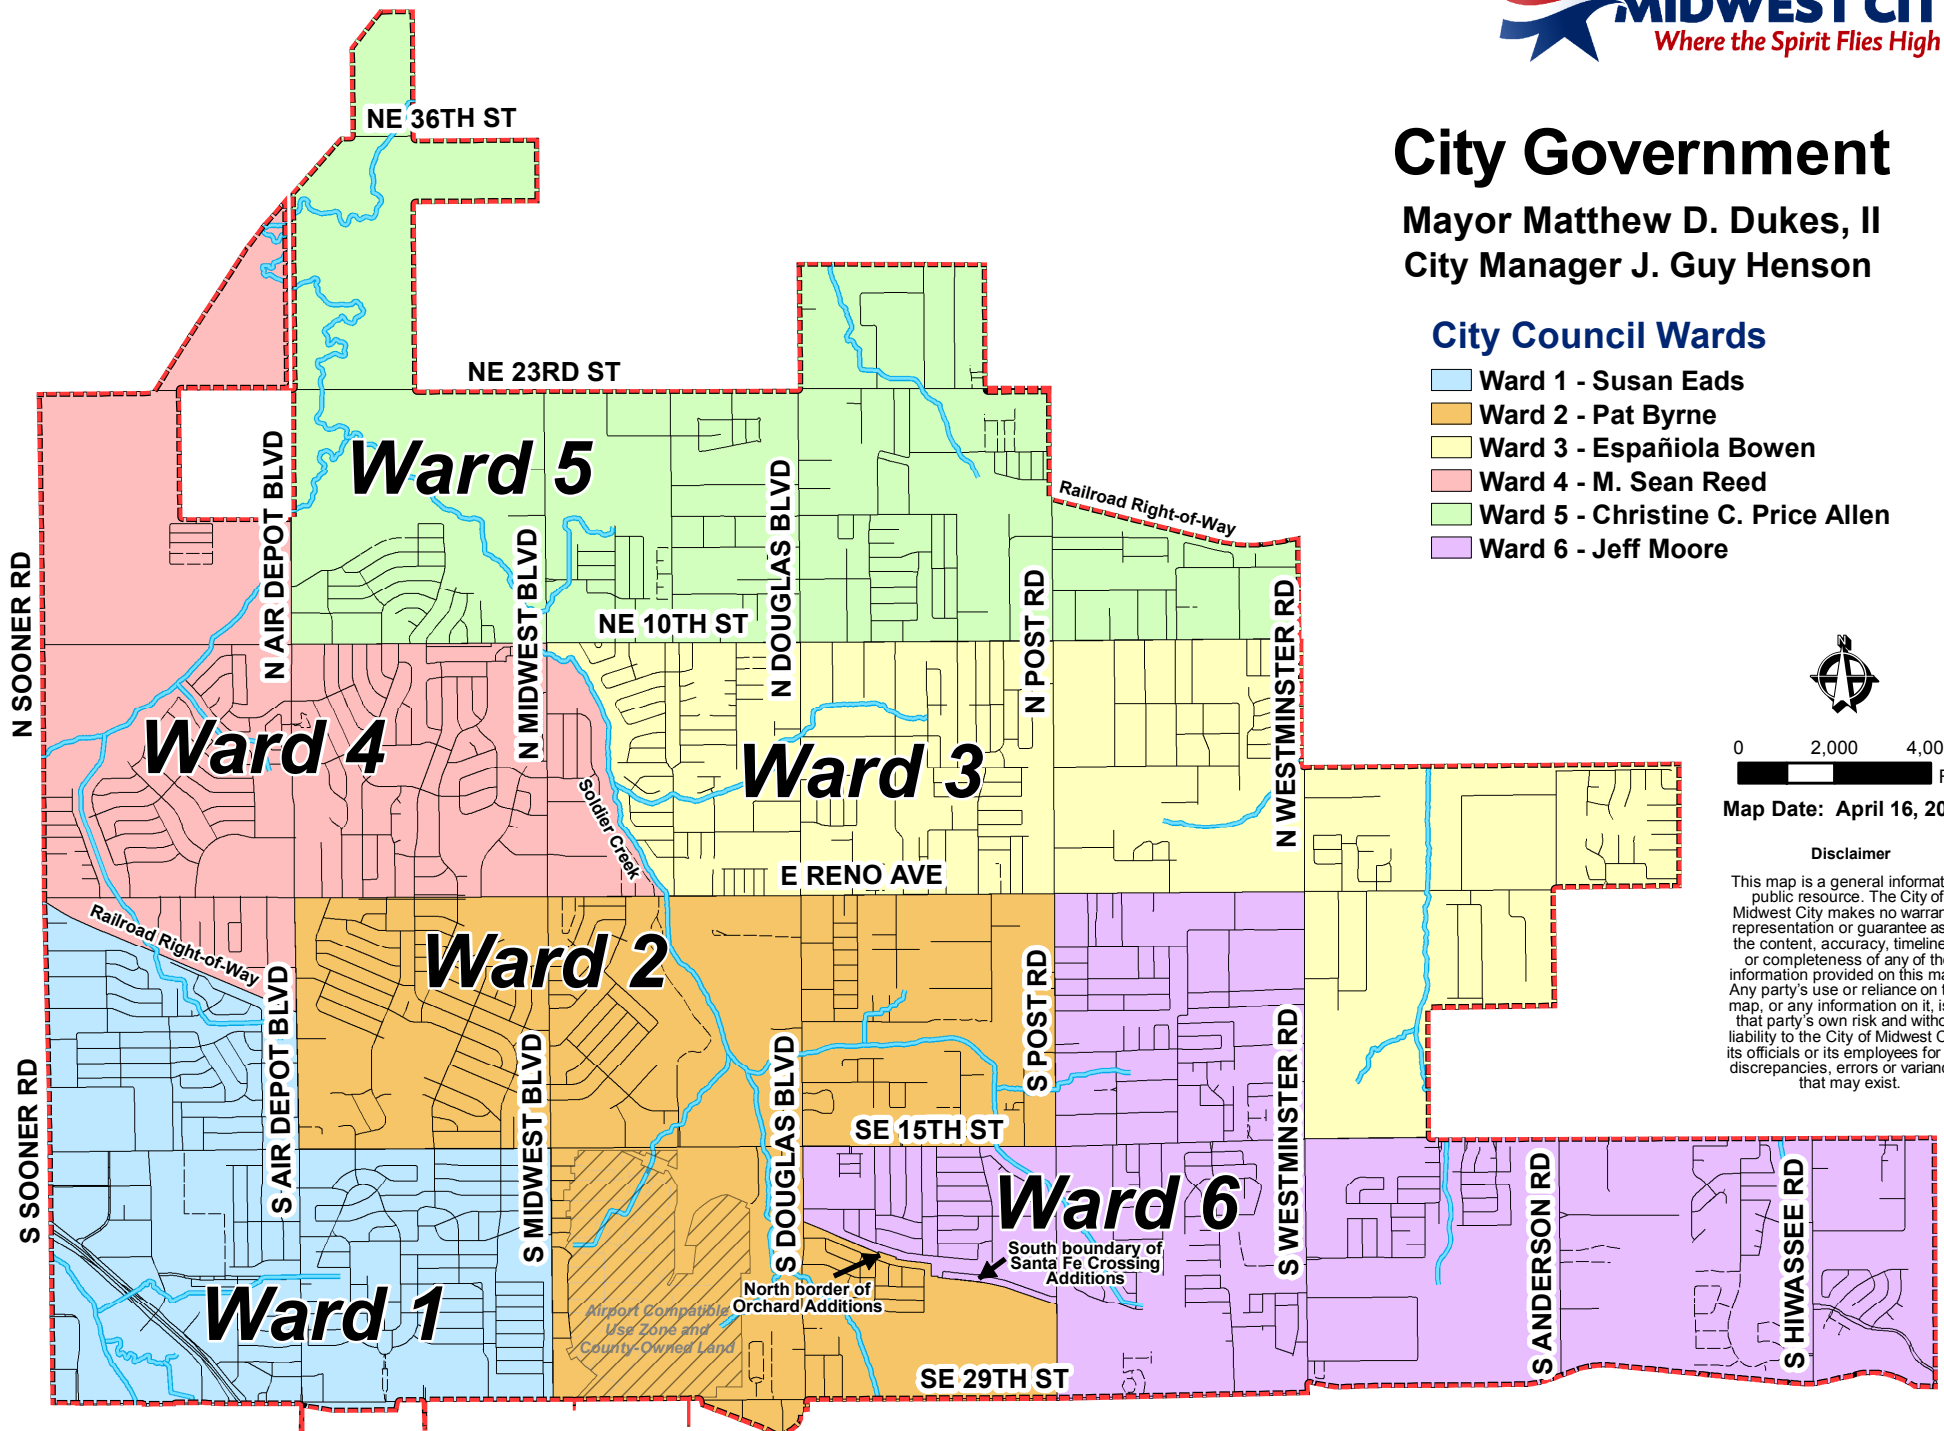

City Government

Mayor Matthew D. Dukes, II
City Manager J. Guy Henson

City Council Wards

- Ward 1 - Susan Eads
- Ward 2 - Pat Byrne
- Ward 3 - Española Bowen
- Ward 4 - M. Sean Reed
- Ward 5 - Christine C. Price Allen
- Ward 6 - Jeff Moore

0 2,000 4,000
Ft

Map Date: April 16, 2018

Disclaimer

This map is a general information public resource. The City of Midwest City makes no warranty, representation or guarantee as to the content, accuracy, timeliness or completeness of any of the information provided on this map. Any party's use or reliance on this map, or any information on it, is at that party's own risk and without liability to the City of Midwest City, its officials or its employees for any discrepancies, errors or variances that may exist.