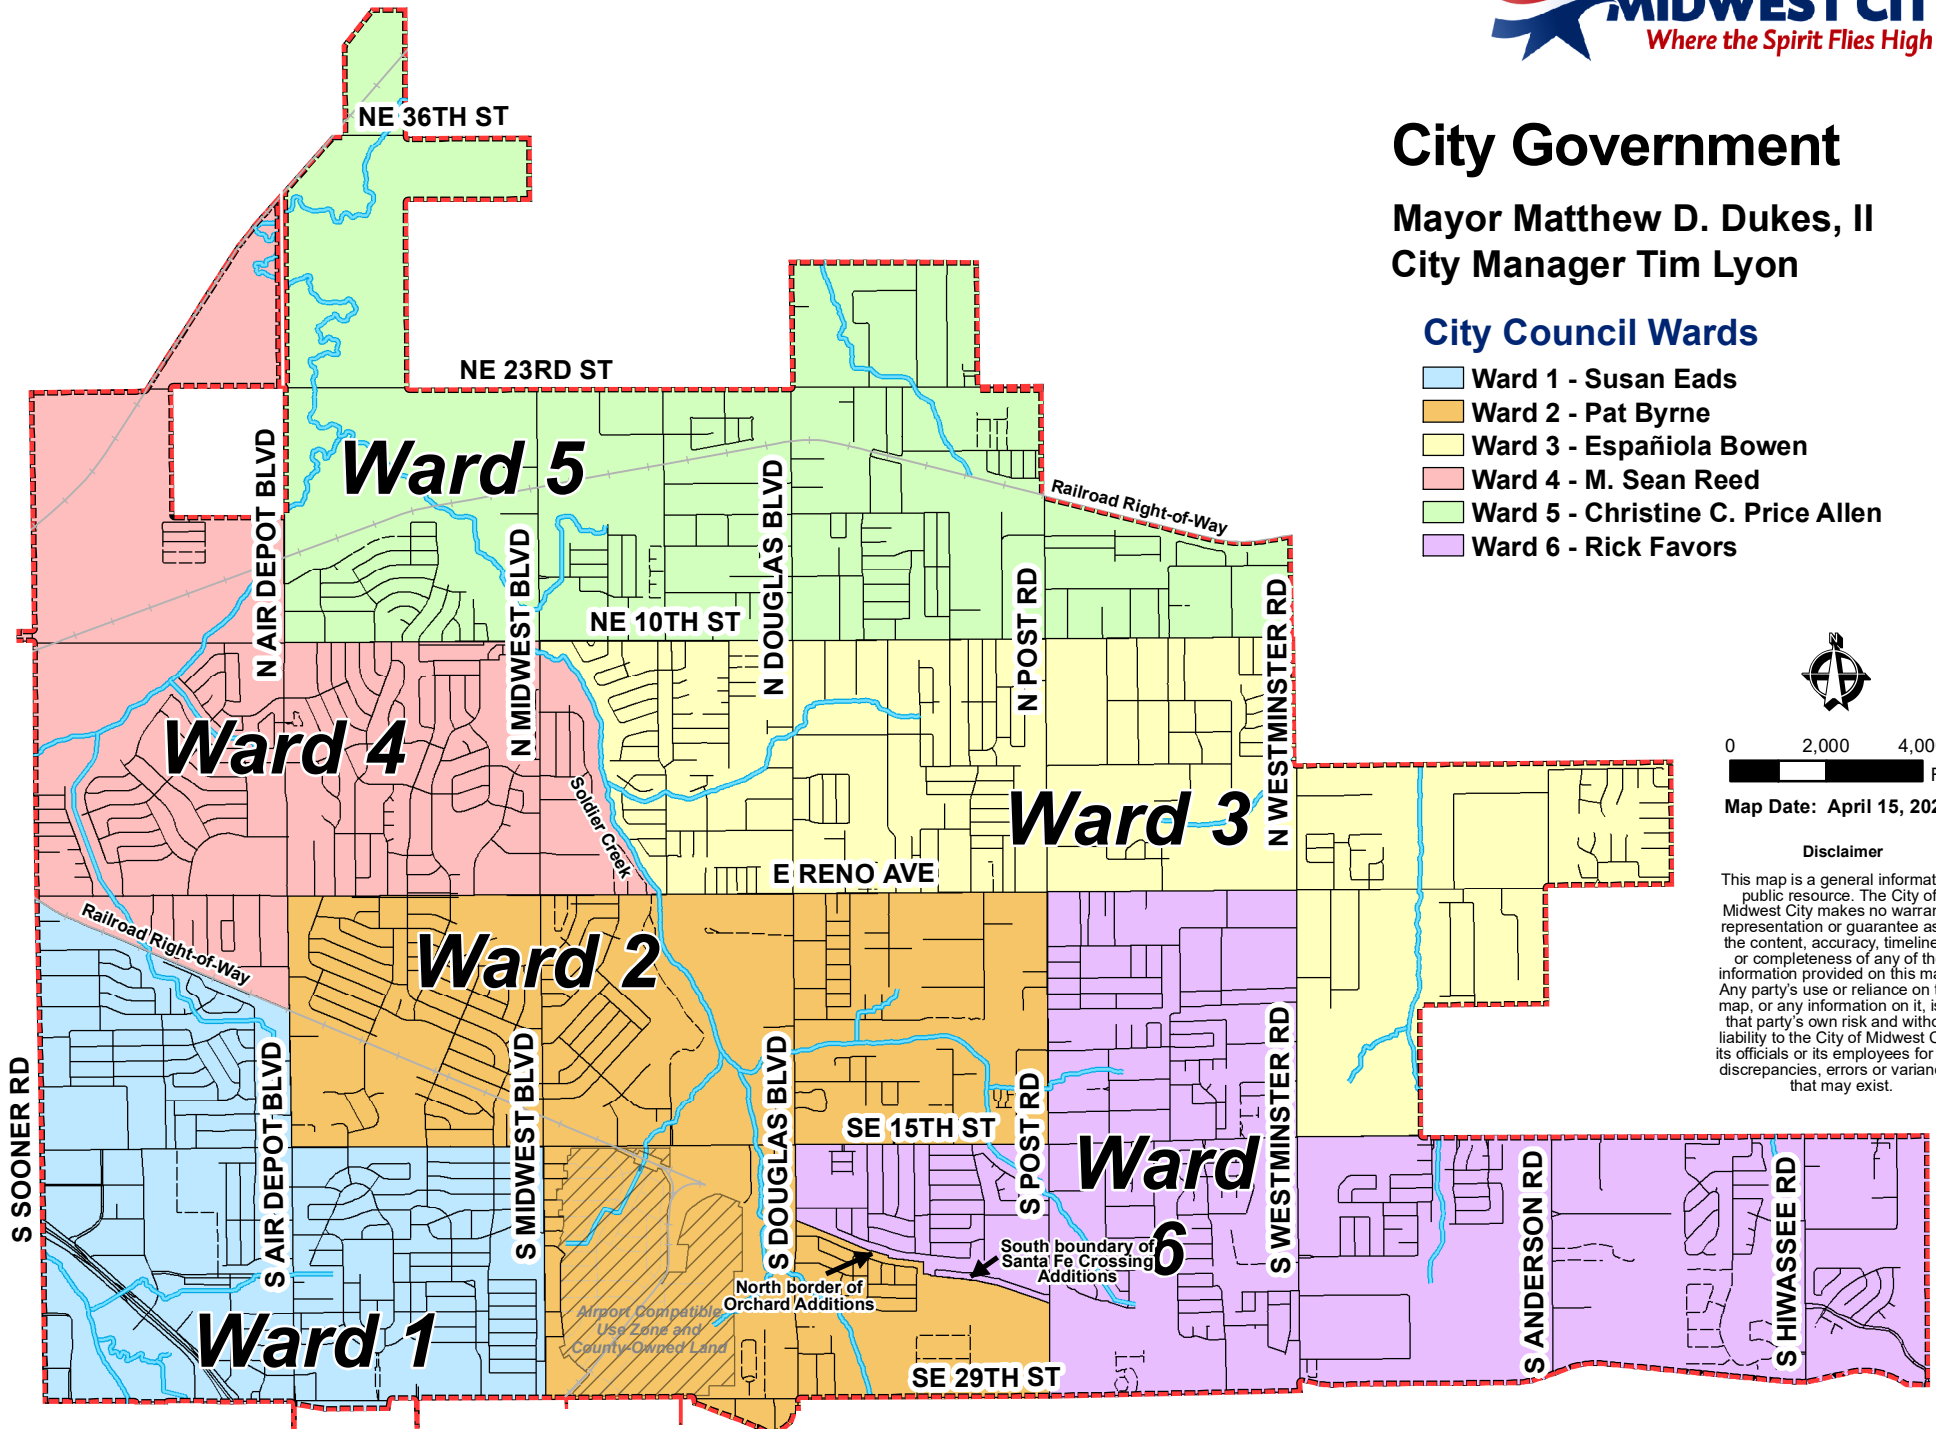

# City Government

Mayor Matthew D. Dukes, II  
City Manager Tim Lyon

## City Council Wards

- Ward 1 - Susan Eads
- Ward 2 - Pat Byrne
- Ward 3 - Española Bowen
- Ward 4 - M. Sean Reed
- Ward 5 - Christine C. Price Allen
- Ward 6 - Rick Favors

0 2,000 4,000  
Ft

Map Date: April 15, 2020

### Disclaimer

This map is a general information public resource. The City of Midwest City makes no warranty, representation or guarantee as to the content, accuracy, timeliness or completeness of any of the information provided on this map. Any party's use or reliance on this map, or any information on it, is at that party's own risk and without liability to the City of Midwest City, its officials or its employees for any discrepancies, errors or variances that may exist.