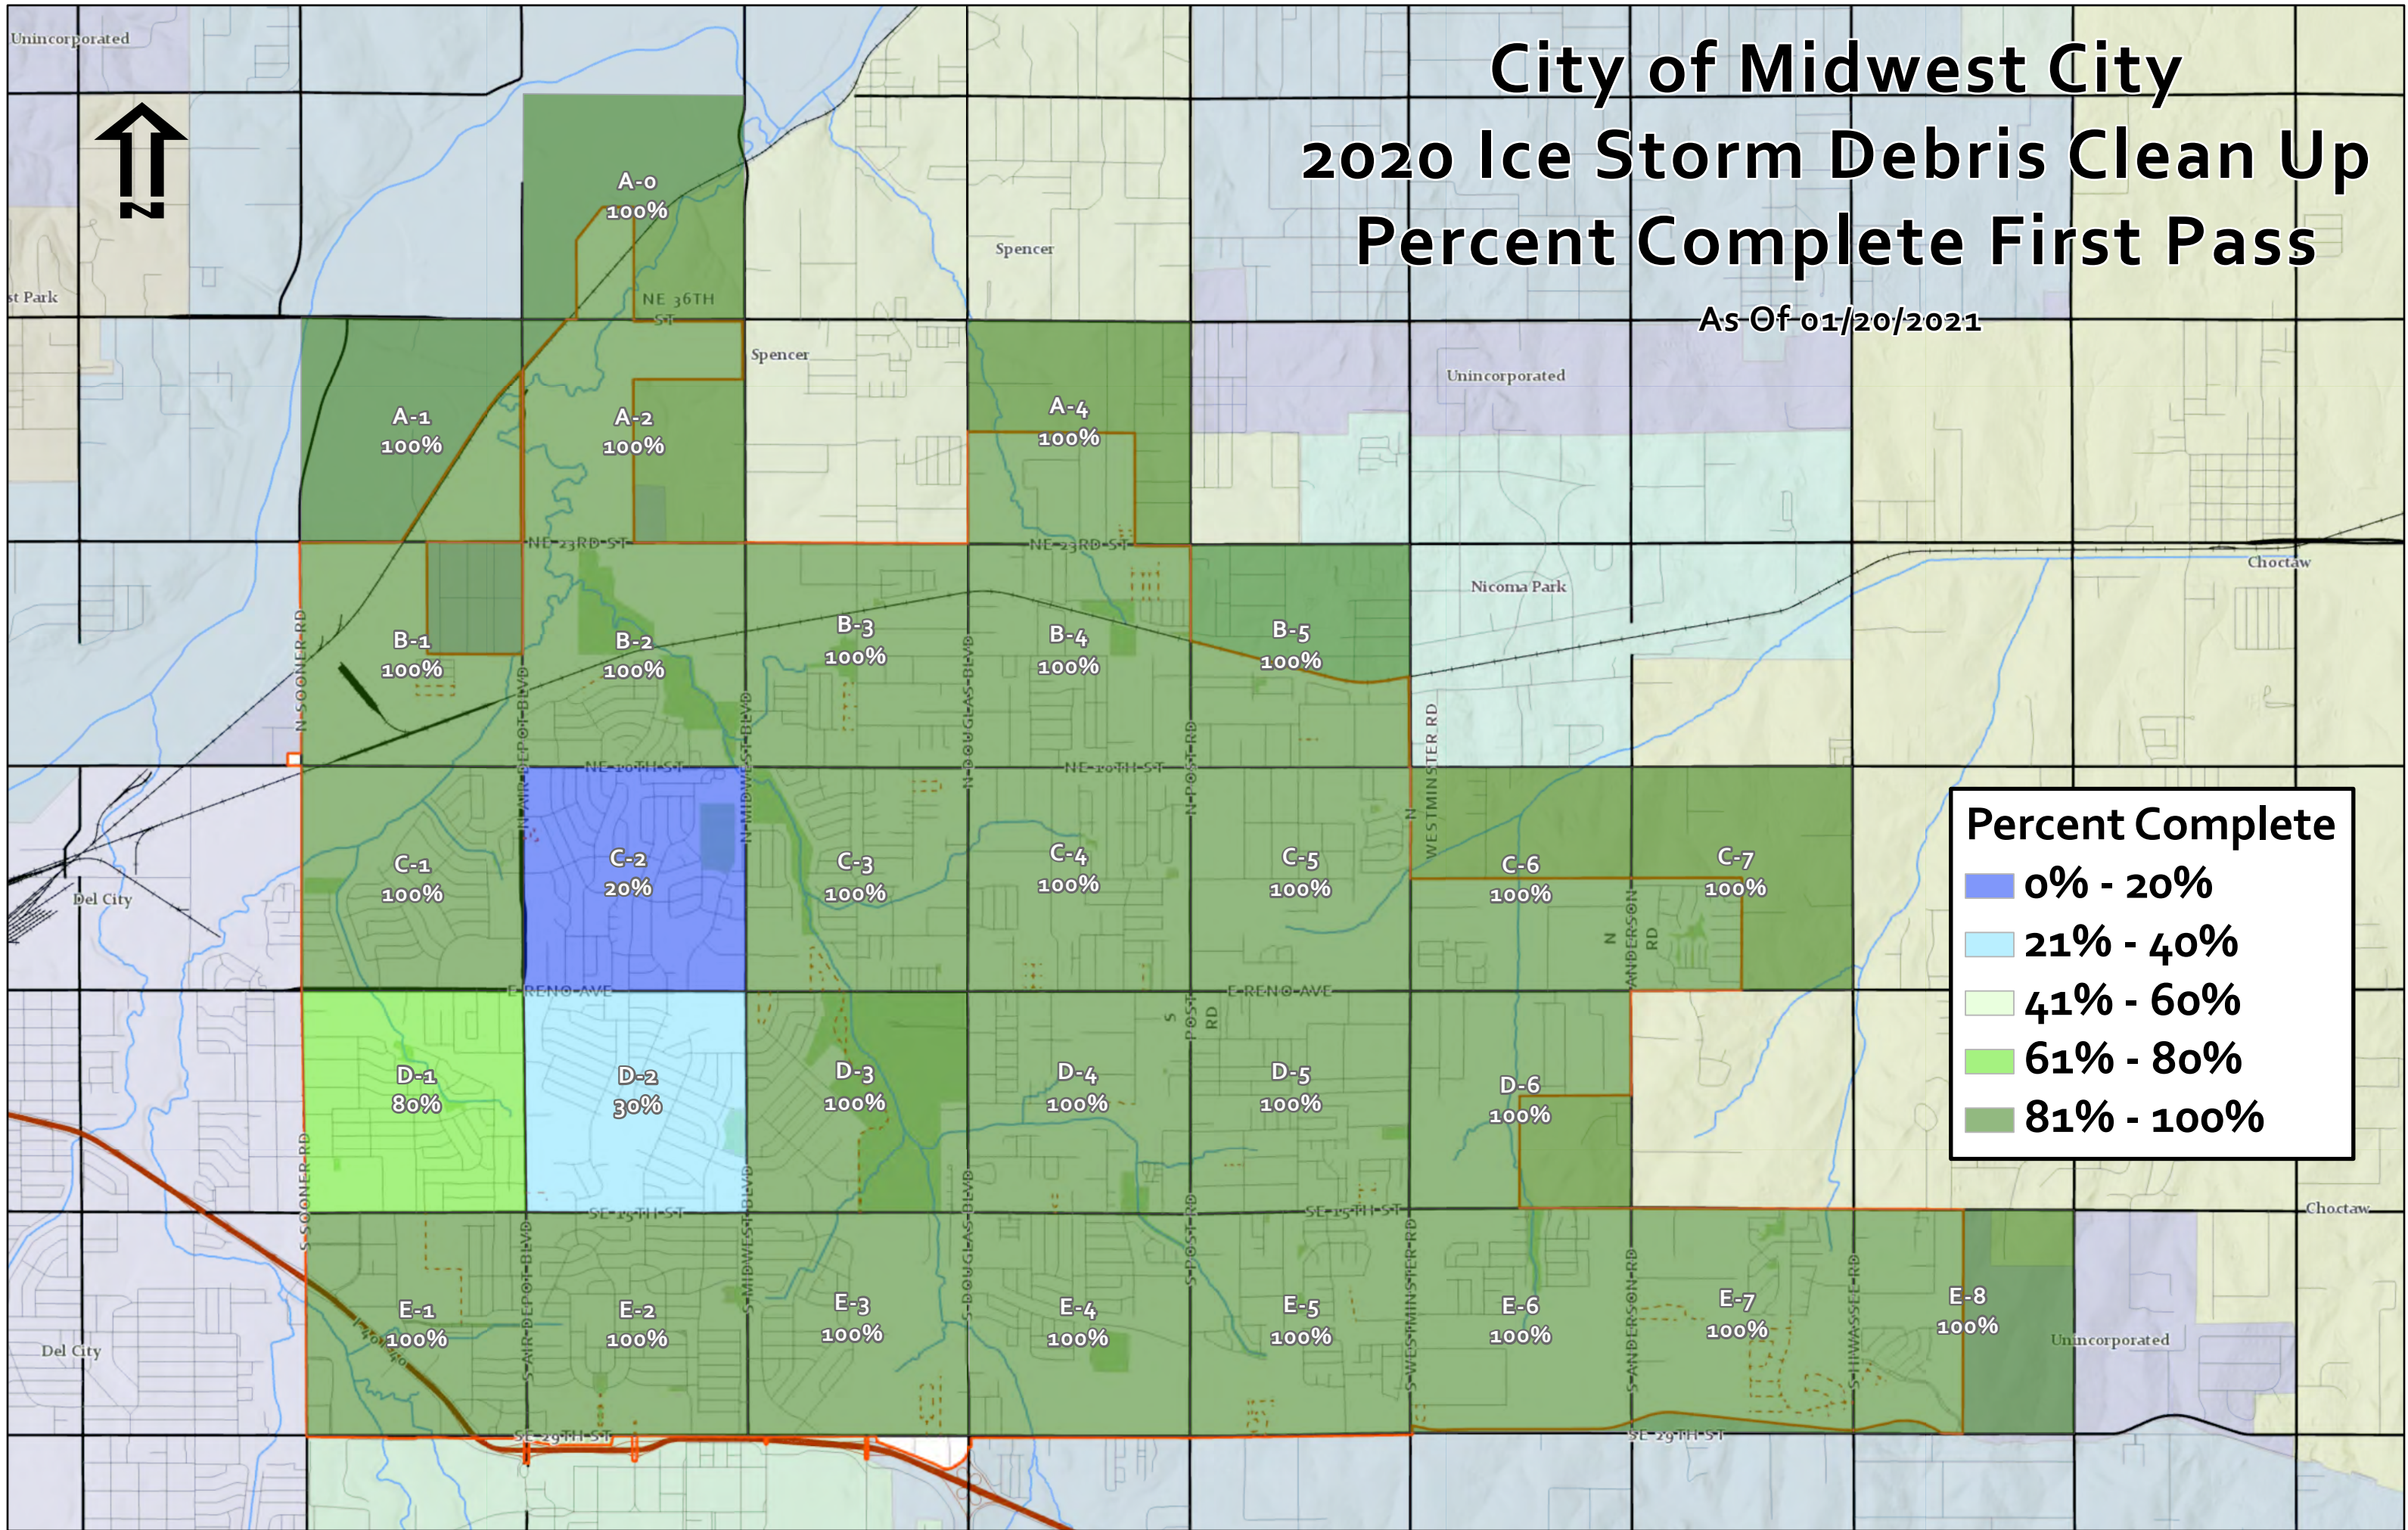

City of Midwest City 2020 Ice Storm Debris Clean Up Percent Complete First Pass

As Of 01/20/2021

Percent Complete

- 0% - 20%
- 21% - 40%
- 41% - 60%
- 61% - 80%
- 81% - 100%